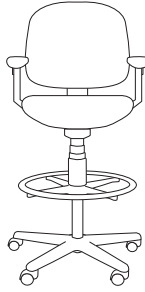

Full Back
Small Seat

Width	25.5
Depth	22.25
Height	37-42
Seat width	19.5
Seat height	15.75-20.75
Seat depth	16.5
Back width	19.25
Back height	19.25
Adj. arm height	23.75-31.75
Adj. arm width	20.5-24.5
Adj. arm pivot	30° in/out

Full Back

Width	26.5
Depth	23
Height	37-42
Seat width	20.5
Seat height	15.75-20.75
Seat depth	18.75
Back width	19.25
Back height	19.25
Adj. arm height	23.75-31.75
Adj. arm width	20.5-24.5
Adj. arm pivot	30° in/out

High Back
Small Seat

Width	25.5
Depth	22.25
Height	43-48
Seat width	19.5
Seat height	15.75-20.75
Seat depth	16.5
Back width	19.25
Back height	23.5
Adj. arm height	23.75-31.75
Adj. arm width	20.5-24.5
Adj. arm pivot	30° in/out

High Back

Width	26.5
Depth	23
Height	43-48
Seat width	20.5
Seat height	15.75-20.75
Seat depth	18.75
Back width	19.25
Back height	23.5
Adj. arm height	23.75-31.75
Adj. arm width	20.5-24.5
Adj. arm pivot	30° in/out