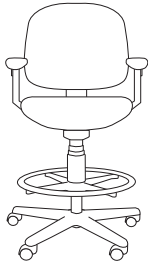

Full Back
Small Seat

Width	25.5
Depth	22.25
Height	37-42
Seat width	19.5
Seat height	15.75-20.75
Seat depth	16.5
Back width	19.25
Back height	19.25
Adj. arm height	23.75-31.75
Adj. arm width	20.5-24.5
Adj. arm pivot	30° in/out

Full Back

Width	26.5
Depth	23
Height	37-42
Seat width	20.5
Seat height	15.75-20.75
Seat depth	18.75
Back width	19.25
Back height	19.25
Adj. arm height	23.75-31.75
Adj. arm width	20.5-24.5
Adj. arm pivot	30° in/out

High Back
Small Seat

Width	25.5
Depth	22.25
Height	43-48
Seat width	19.5
Seat height	15.75-20.75
Seat depth	16.5
Back width	19.25
Back height	23.5
Adj. arm height	23.75-31.75
Adj. arm width	20.5-24.5
Adj. arm pivot	30° in/out

High Back

Width	26.5
Depth	23
Height	43-48
Seat width	20.5
Seat height	15.75-20.75
Seat depth	18.75
Back width	19.25
Back height	23.5
Adj. arm height	23.75-31.75
Adj. arm width	20.5-24.5
Adj. arm pivot	30° in/out