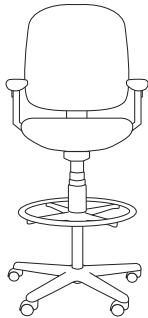

Full Back
Small Seat
Extended Height Stool

Width	25.5
Depth	22.25
Height	44.25-54.25
Seat width	19.5
Seat height	23-33
Seat depth	16.5
Back width	19.25
Back height	19.25
Adj. arm height	31-44
Adj. arm width	20.5-24.5
Adj. arm pivot	30° in/out

Width	26.5
Depth	23
Height	44.25-54.25
Seat width	20.5
Seat height	23-33
Seat depth	18.75
Back width	19.25
Back height	19.25
Adj. arm height	31-44
Adj. arm width	20.5-24.5
Adj. arm pivot	30° in/out