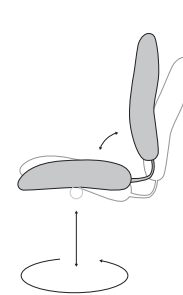

Full Back
Small Seat
Extended Height Stool

Width	25.5
Depth	22.25
Height	44.25-54.25
Seat width	19.5
Seat height	23-33
Seat depth	16.5
Back width	19.25
Back height	19.25
Adj. arm height	31-44
Adj. arm width	20.5-24.5
Adj. arm pivot	30° in/out

Full Back
Extended Height Stool

Width	26.5
Depth	23
Height	44.25-54.25
Seat width	20.5
Seat height	23-33
Seat depth	18.75
Back width	19.25
Back height	19.25
Adj. arm height	31-44
Adj. arm width	20.5-24.5
Adj. arm pivot	30° in/out

Functionality

Syncro-Tilt

- Pneumatic seat height
- Seat and back tilt in a 2:1 synchronous movement
- Multiple position variable tilt lock
- Tilt tension adjustment
- Touchlift® back height adjustment

Swivel-Tilt

- Pneumatic seat height
- Seat and back tilt as a unit
- Tilt tension adjustment
- Upright tilt lock
- Touchlift® back height adjustment

Multi-Function

- Pneumatic seat height
- Seat and back angle adjustment
- Seat and back tilt as a unit
- Forward seat tilt with lockout
- Tilt tension adjustment
- Touchlift® back height adjustment