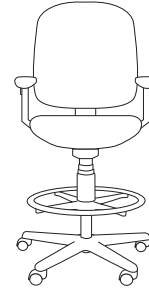

Full Back
Small Seat

Width	25.5
Depth	22.25
Height	37-42
Seat width	19.5
Seat height	15.75-20.75
Seat depth	16.5
Back width	19.25
Back height	19.25
Adj. arm height	23.75-31.75
Adj. arm width	20.5-24.5
Adj. arm pivot	30° in/out

Full Back

Width	26.5
Depth	23
Height	37-42
Seat width	20.5
Seat height	15.75-20.75
Seat depth	18.75
Back width	19.25
Back height	19.25
Adj. arm height	23.75-31.75
Adj. arm width	20.5-24.5
Adj. arm pivot	30° in/out

High Back
Small Seat

Width	25.5
Depth	22.25
Height	43-48
Seat width	19.5
Seat height	15.75-20.75
Seat depth	16.5
Back width	19.25
Back height	23.5
Adj. arm height	23.75-31.75
Adj. arm width	20.5-24.5
Adj. arm pivot	30° in/out

High Back

Width	26.5
Depth	23
Height	43-48
Seat width	20.5
Seat height	15.75-20.75
Seat depth	18.75
Back width	19.25
Back height	23.5
Adj. arm height	23.75-31.75
Adj. arm width	20.5-24.5
Adj. arm pivot	30° in/out