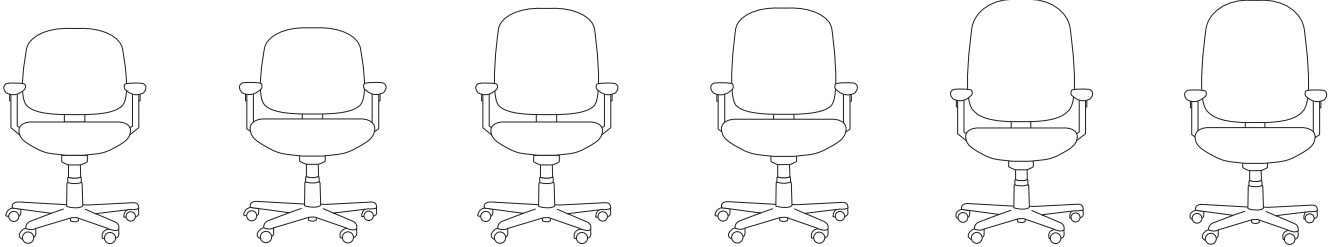

lan

The skinny on Ian

Scalability

- Mid back, full back or high back models with traditional or sculpted tractor seat
- Mid back, full back and high back models with small traditional seat
- Mid back and full back stools - counter height and extended height, traditional, sculpted tractor, or small seat
- Three control options (Syncro-Tilt, Multi-Function, Swivel-Tilt)
- Two arm styles: height/width/pivoting with soft pad, height/width with Comfort pad or armless
- Upholstery: Select from over 100 standard izzytextiles, including Crypton®, vinyl and leather (decisions, decisions)
- Customize the look with a COM or select from graded-in program with Momentum Textiles
- Black nylon base or upgrade to black aluminum or polished aluminum

Imbedded Functionality

- Touchlift® internal back height adjustment

Modernist Principles of Simple Intuitive Design

- Simple, clean design

Human Centered

- Six sizes supports a multitude of users
- Molded foam contours for back and lumbar support
- Dual-construction, highly resilient seat foam for softer sit
- Optional depth adjustable lumbar
- Upgrade to sculpted tractor seat with visco elastic foam (sounds like a fun ride)
- Seat slider option for two inches of additional leg support
- Meets or exceeds ANSI/BIFMA standards
- Named after an extraordinarily cute little boy

izzyeasy

- Available on izzyquik 2-day quick ship program
- Can meet CAL TB133
- Limited lifetime warranty

Models

Mid Back
Small Seat

Width	25.5
Depth	22.25
Height	33-38
Seat width	19.5
Seat height	15.75-20.75
Seat depth	16.5
Back width	19.25
Back height	17
Adj. arm height	23.75-31.75
Adj. arm width	20.5-24.5
Adj. arm pivot	30° in/out

Mid Back

Width	26.5
Depth	23
Height	33-38
Seat width	20.5
Seat height	15.75-20.75
Seat depth	18.75
Back width	19.25
Back height	17
Adj. arm height	23.75-31.75
Adj. arm width	20.5-24.5
Adj. arm pivot	30° in/out