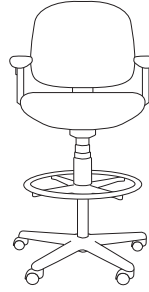

Full Back
Small Seat

Width	25.5
Depth	22.25
Height	37-42
Seat width	19.5
Seat height	15.75-20.75
Seat depth	16.5
Back width	19.25
Back height	19.25
Adj. arm height	23.75-31.75
Adj. arm width	20.5-24.5
Adj. arm pivot	30° in/out

Full Back

Width	26.5
Depth	23
Height	37-42
Seat width	20.5
Seat height	15.75-20.75
Seat depth	18.75
Back width	19.25
Back height	19.25
Adj. arm height	23.75-31.75
Adj. arm width	20.5-24.5
Adj. arm pivot	30° in/out

High Back
Small Seat

Width	25.5
Depth	22.25
Height	43-48
Seat width	19.5
Seat height	15.75-20.75
Seat depth	16.5
Back width	19.25
Back height	23.5
Adj. arm height	23.75-31.75
Adj. arm width	20.5-24.5
Adj. arm pivot	30° in/out

High Back

Width	26.5
Depth	23
Height	43-48
Seat width	20.5
Seat height	15.75-20.75
Seat depth	18.75
Back width	19.25
Back height	23.5
Adj. arm height	23.75-31.75
Adj. arm width	20.5-24.5
Adj. arm pivot	30° in/out