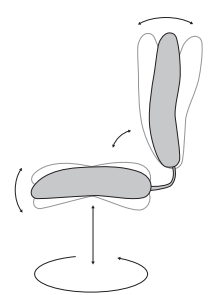

Full Back
Extended Height Stool

Width	26.5
Depth	23
Height	44.25-54.25
Seat width	20.5
Seat height	23-33
Seat depth	18.75
Back width	19.25
Back height	19.25
Adj. arm height	31-44
Adj. arm width	20.5-24.5
Adj. arm pivot	30° in/out

Functionality

Syncro-Tilt

- Pneumatic seat height
- Seat and back tilt in a 2:1 synchronous movement
- Multiple position variable tilt lock
- Tilt tension adjustment
- Touchlift® back height adjustment

Swivel-Tilt

- Pneumatic seat height
- Seat and back tilt as a unit
- Tilt tension adjustment
- Upright tilt lock
- Touchlift® back height adjustment

Multi-Function

- Pneumatic seat height
- Seat and back angle adjustment
- Seat and back tilt as a unit
- Forward seat tilt with lockout
- Tilt tension adjustment
- Touchlift® back height adjustment