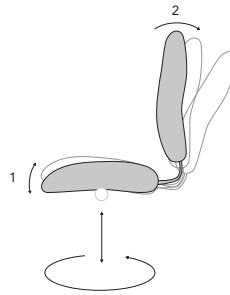

Functionality

Syncro-Tilt

- Pneumatic seat height
- Seat and back tilt in a 2:1 synchronous movement
- Multiple position variable tilt lock
- Tilt tension adjustment
- Touchlift® back height adjustment