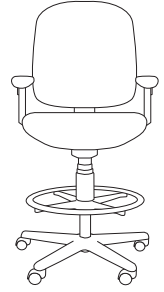

Full Back
Small Seat

Width	25.5
Depth	22.25
Height	37-42
Seat width	19.5
Seat height	15.75-20.75
Seat depth	16.5
Back width	19.25
Back height	19.25
Adj. arm height	23.75-31.75
Adj. arm width	20.5-24.5
Adj. arm pivot	30° in/out

Full Back

Width	26.5
Depth	23
Height	37-42
Seat width	20.5
Seat height	15.75-20.75
Seat depth	18.75
Back width	19.25
Back height	19.25
Adj. arm height	23.75-31.75
Adj. arm width	20.5-24.5
Adj. arm pivot	30° in/out

High Back
Small Seat

Width	25.5
Depth	22.25
Height	43-48
Seat width	19.5
Seat height	15.75-20.75
Seat depth	16.5
Back width	19.25
Back height	23.5
Adj. arm height	23.75-31.75
Adj. arm width	20.5-24.5
Adj. arm pivot	30° in/out

High Back

Width	26.5
Depth	23
Height	43-48
Seat width	20.5
Seat height	15.75-20.75
Seat depth	18.75
Back width	19.25
Back height	23.5
Adj. arm height	23.75-31.75
Adj. arm width	20.5-24.5
Adj. arm pivot	30° in/out